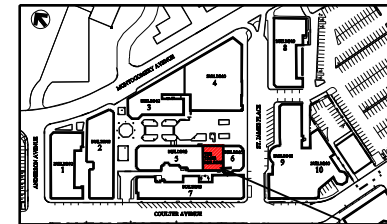

SF INCLUDES COMMON AREA LOAD FACTOR

25 SEPTEMBER 2009

Suburban Square

FOURTH FLOOR PLAN

THE TIMES BUILDING OFFICES

KEY PLAN OF SUBURBAN SQUARE
THE TIMES BUILDING

OWNED BY:

Mid Atlantic Region
170 West Ridgely Road
Suite 210
Lutherville, MD 21093
Tel. 410 684 2000
Fax. 410 859 5685