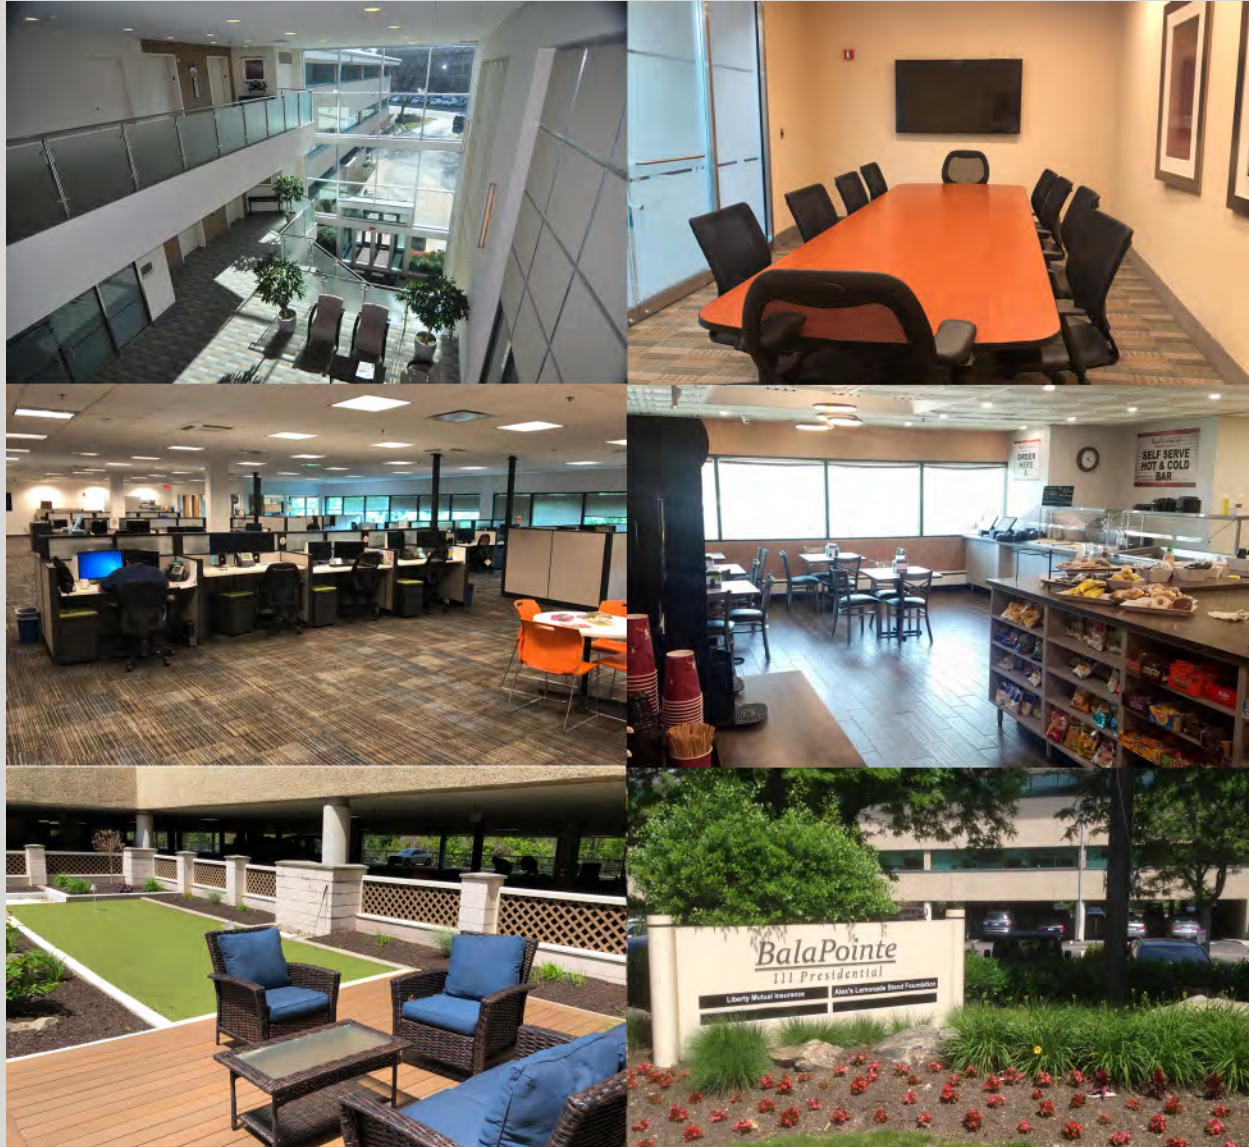

BALA POINTE OFFICE CENTER

111 PRESIDENTIAL BOULEVARD, BALA CYNWYD, PA 19004

JAMES WILSON

direct: 610.552.6582
mobile: 215.779.1040
main: 610.645.4500
jwilson@mahoneyrealty.com

PJ DANDRIDGE

direct: 610.552.6586
mobile: 610.220.5191
main: 610.645.4500
pj@mahoneyrealty.com

No warranty or representation, expressed or implied, is made to the accuracy of the information contained herein, and same is submitted subject to errors, omissions, change of price, sale, or other conditions, withdrawals without notice and to any special listing conditions imposed by our principals.